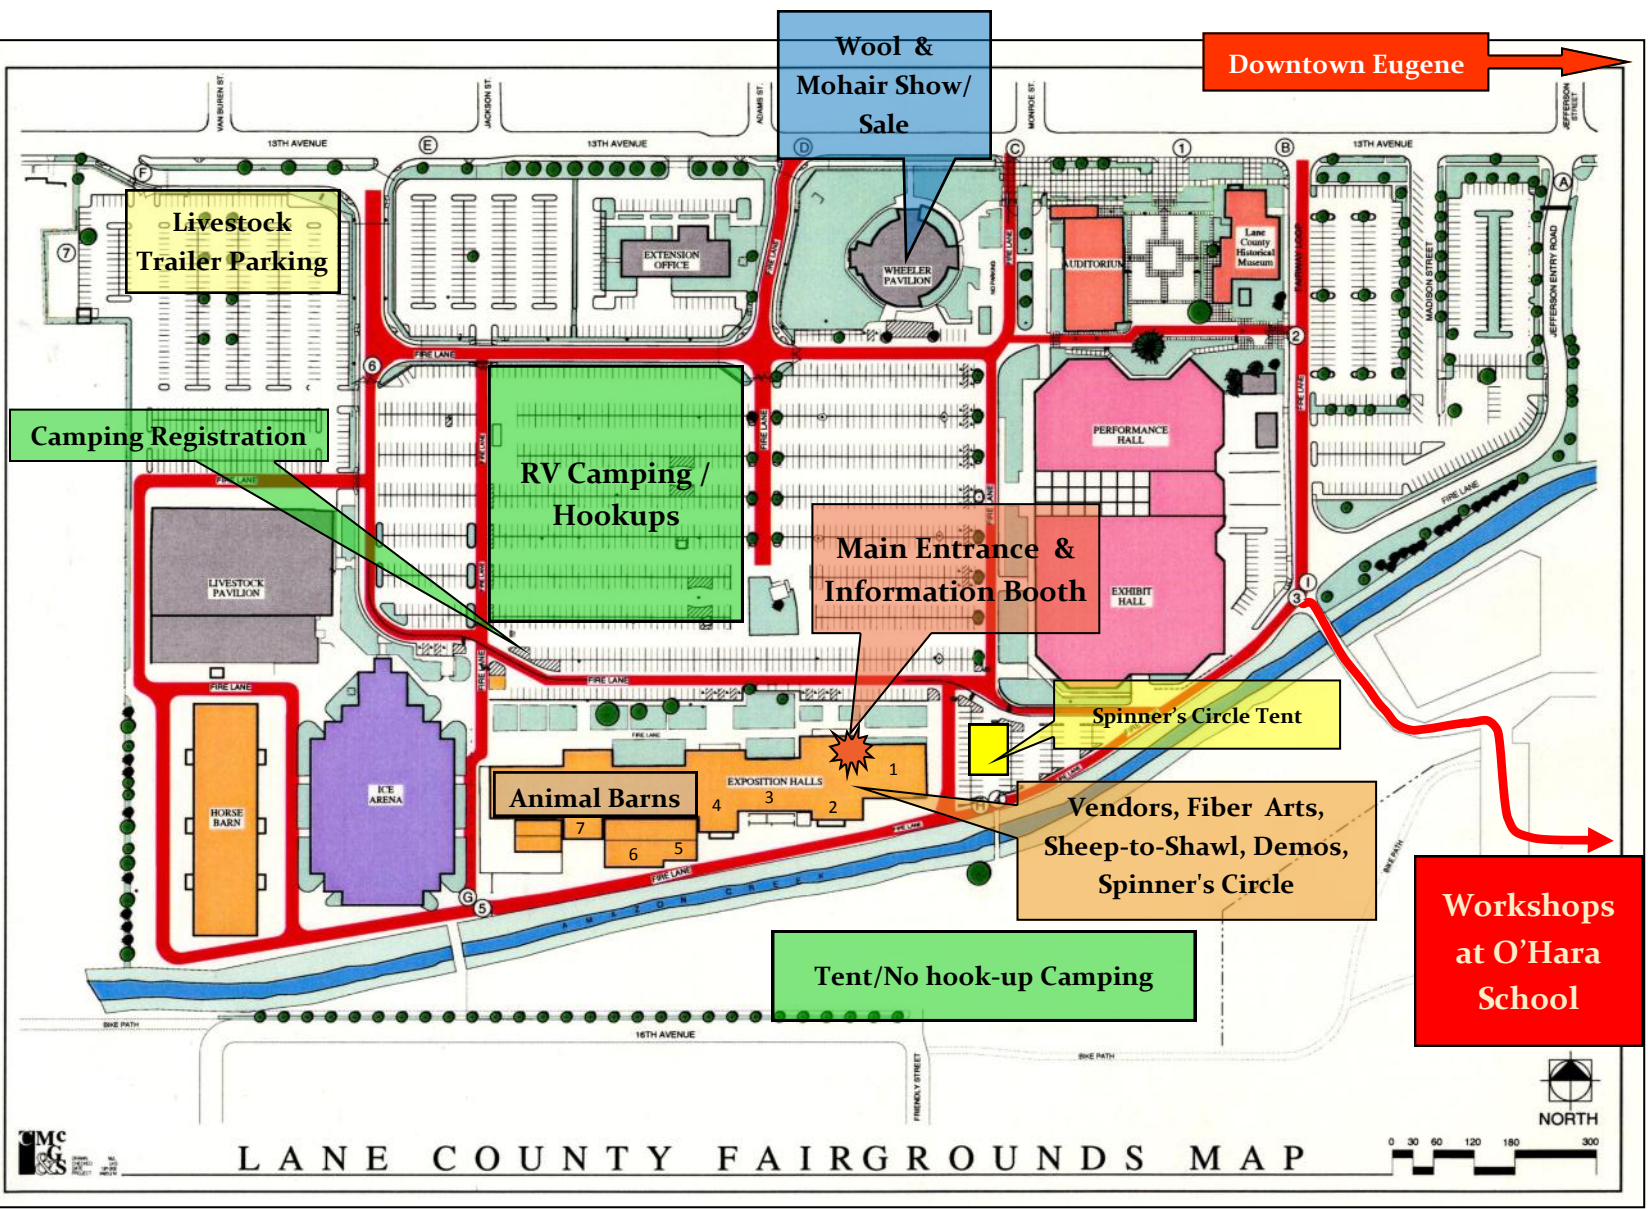

Black Sheep Gathering Event Map

For more information, check with the Information Booth just inside the main entrance to the Exposition Halls.

The Black Sheep Gathering Inc.
 PO Box 51092
 Eugene, OR 97405
 E-mail:
blacksheepgathering@gmail.com
 Website:
www.blacksheepgathering.org